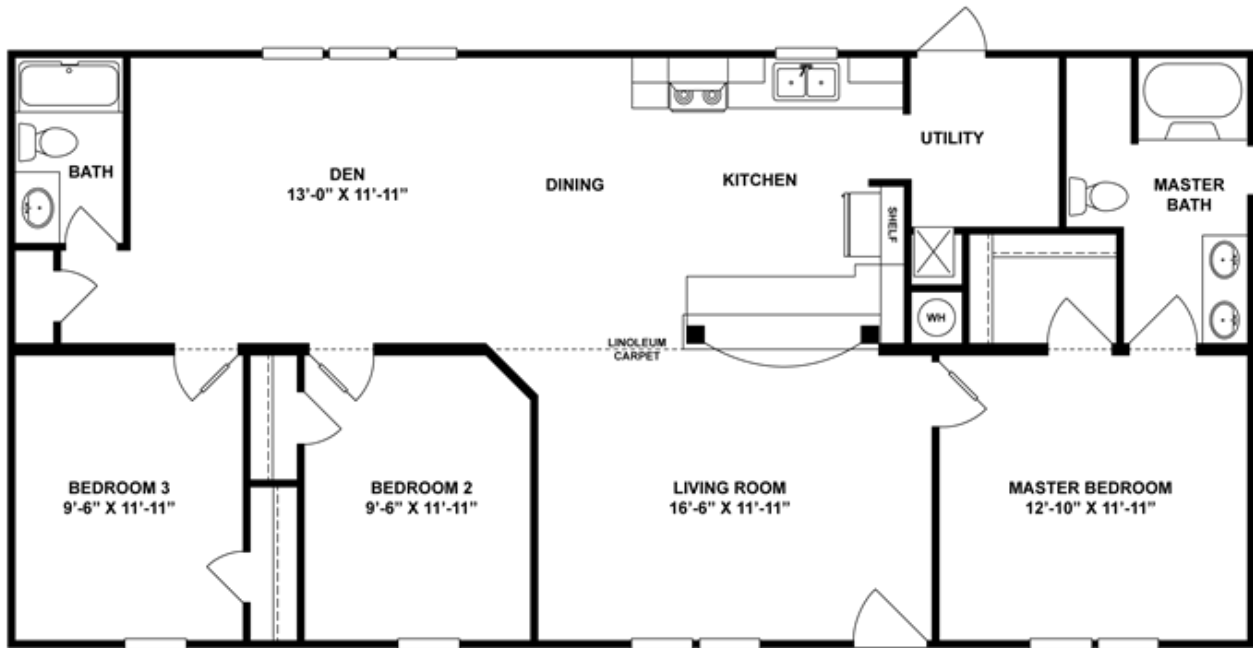

2552 TRULY SWEET TPS ARCH

2552 TRULY SWEET TPS ARCH Floor plan number: RIC249544NCABM
3 beds • 2 baths • 1300 sq.ft. • 25' width • 52' depth

Our home building facilities invest in continuous product and process improvements. Plans, dimensions, features, materials, specifications and availability are subject to change without notice or obligation. Renderings and floor plans are representative likenesses of our homes and may differ from the actual homes. We invite you to tour a Home Center near you and inspect the highest value in quality housing available or call (304) 472-9220 to speak with a Home Consultant. Copyright 2017, CMH. All rights reserved.