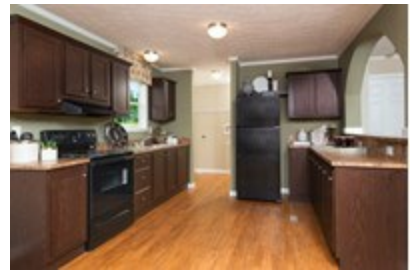

2552 TRULY SWEET TPS ARCH

2552 TRULY SWEET TPS ARCH Floor plan number: RIC249544NCABM
3 beds • 2 baths • 1300 sq.ft. • 25' width • 52' depth

Our home building facilities invest in continuous product and process improvements. Plans, dimensions, features, materials, specifications and availability are subject to change without notice or obligation. Renderings and floor plans are representative likenesses of our homes and may differ from the actual homes. We invite you to tour a Home Center near you and inspect the highest value in quality housing available or call (304) 472-9220 to speak with a Home Consultant. Copyright 2017, CMH. All rights reserved.