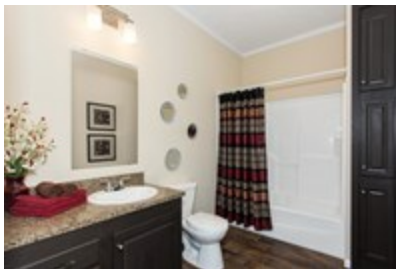

5521 72X28 SWEET ONE

**5521 72X28 SWEET ONE** Floor plan number: RIC248702NCAB

**3 beds • 2 baths • 2016 sq.ft. • 28' width • 72' depth**

Our home building facilities invest in continuous product and process improvements. Plans, dimensions, features, materials, specifications and availability are subject to change without notice or obligation. Renderings and floor plans are representative likenesses of our homes and may differ from the actual homes. We invite you to tour a Home Center near you and inspect the highest value in quality housing available or call (304) 472-9220 to speak with a Home Consultant. Copyright 2017, CMH. All rights reserved.