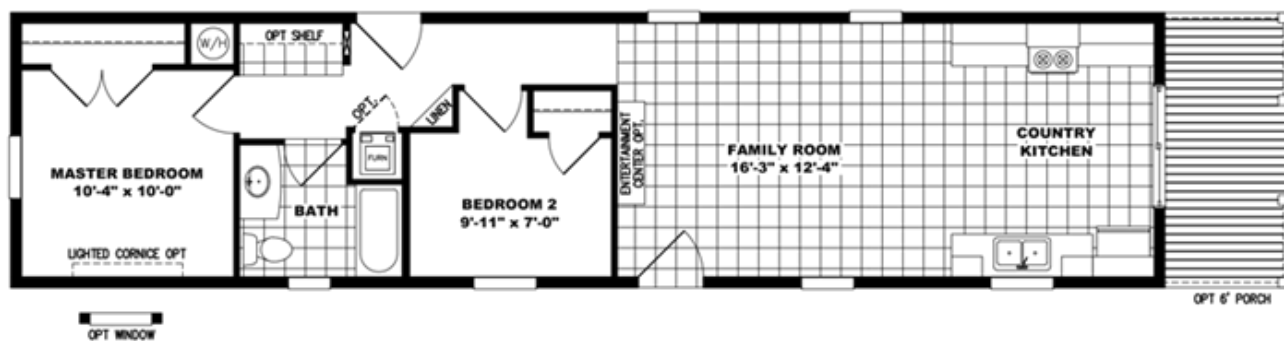

## Comfort Series 14x56

**Comfort Series 14x56** Floor plan number: LEW112679PA

**2 beds • 1 baths • 784 sq.ft. • 14' width • 56' depth**

Our home building facilities invest in continuous product and process improvements. Plans, dimensions, features, materials, specifications and availability are subject to change without notice or obligation. Renderings and floor plans are representative likenesses of our homes and may differ from the actual homes. We invite you to tour a Home Center near you and inspect the highest value in quality housing available or call (304) 472-9220 to speak with a Home Consultant. Copyright 2017, CMH. All rights reserved.