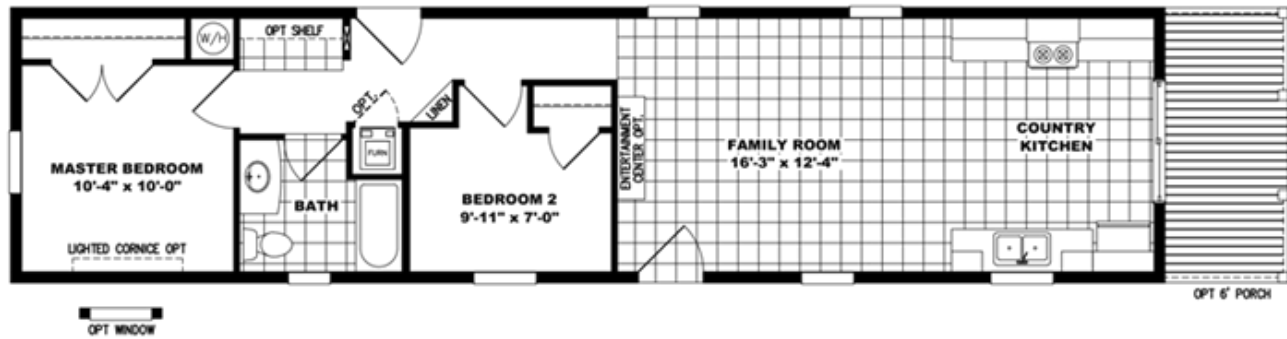

Comfort Series 14x56

Comfort Series 14x56 Floor plan number: LEW112679PA

2 beds • 1 baths • 784 sq.ft. • 14' width • 56' depth

Our home building facilities invest in continuous product and process improvements. Plans, dimensions, features, materials, specifications and availability are subject to change without notice or obligation. Renderings and floor plans are representative likenesses of our homes and may differ from the actual homes. We invite you to tour a Home Center near you and inspect the highest value in quality housing available or call (304) 472-9220 to speak with a Home Consultant. Copyright 2017, CMH. All rights reserved.