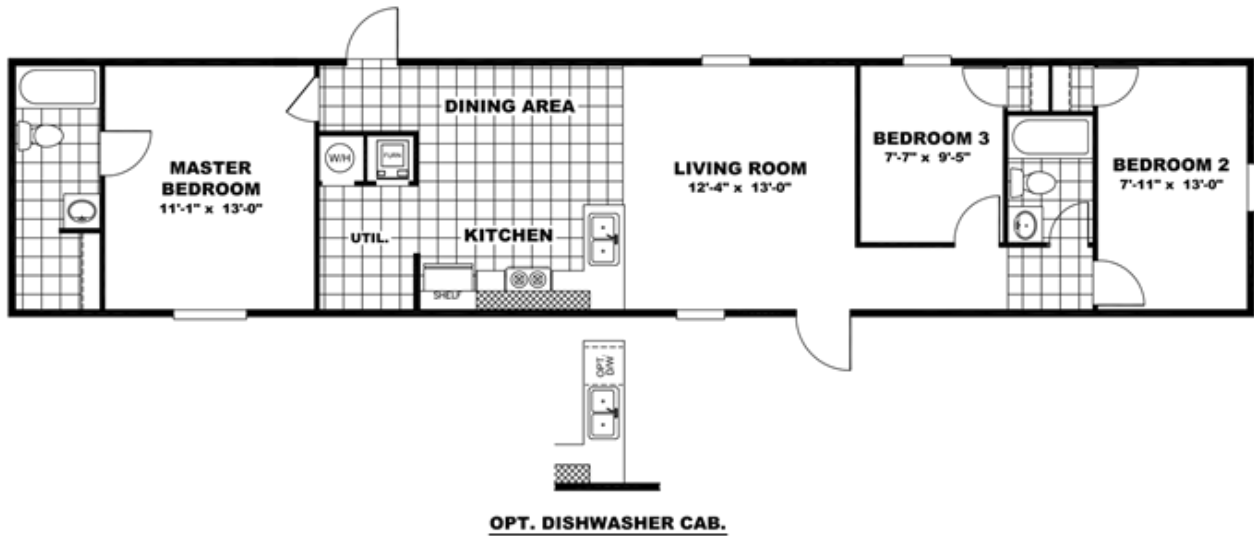

ELATION Model number: 36TRU14663AH

3 beds • 2 baths • 924 sq.ft. • 14' width • 66' depth

Our home building facilities invest in continuous product and process improvements. Plans, dimensions, features, materials, specifications and availability are subject to change without notice or obligation. Renderings and floor plans are representative likenesses of our homes and may differ from the actual homes. We invite you to tour a Home Center near you and inspect the highest value in quality housing available or call (304) 472-9220 to speak with a Home Consultant. Copyright 2017, CMH. All rights reserved.